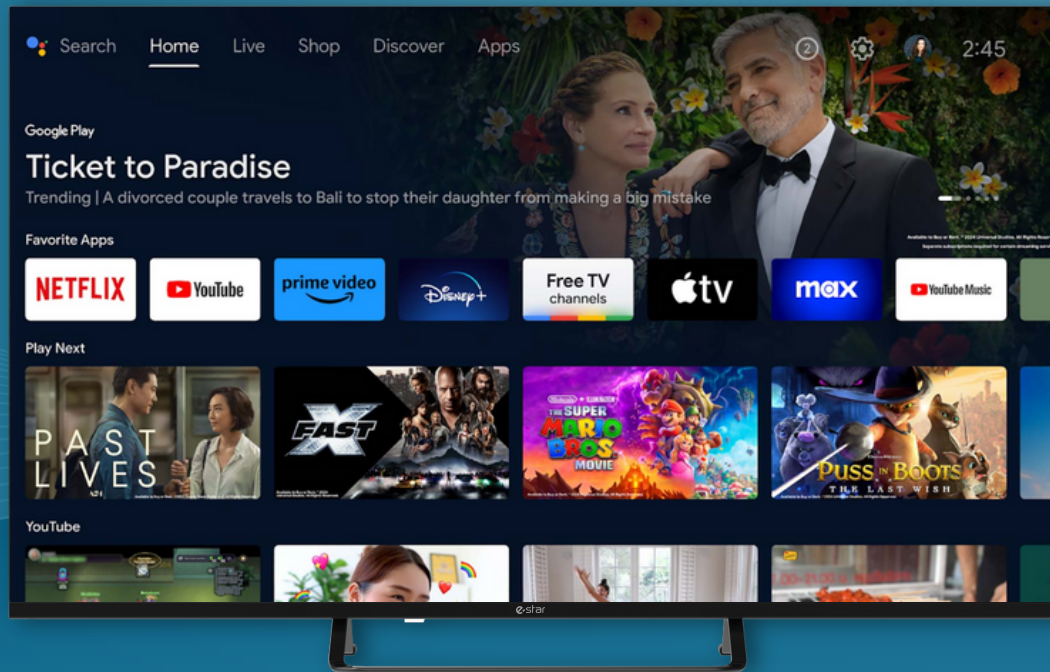

LED TV 43A1T2

Unleash a world of entertainment with the edgeless FHD 43" LED Android TV

With its 43-inch Full HD display, you'll experience incredible clarity and vibrant colors that will transport you to the heart of every scene. And thanks to the Android TV operating system, you'll have access to a world of streaming content, including Netflix, Prime Video, and Disney+.

android 11

43" / 109 cm, FHD

WiFi
2.4GHz+5GHz

Bluetooth

Energy class E

Remote with
voice assistant

Dimensions & Weight

954.5×189×598.2 mm