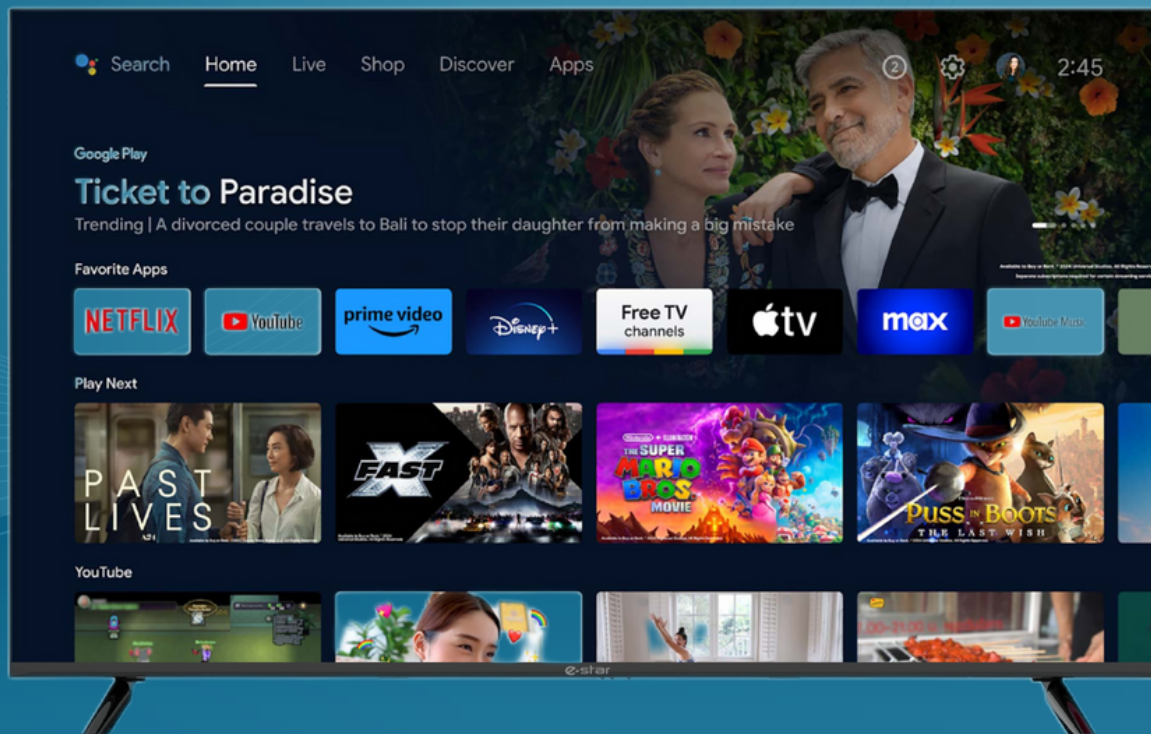

LED TV 55A1T2 4K

Unleash a world of entertainment with the edgeless UHD 55" LED Android TV

With its 55-inch Ultra HD display, you'll experience incredible clarity and vibrant colors that will transport you to the heart of every scene. And thanks to the Android TV operating system, you'll have access to a world of streaming content, including Netflix, Prime Video, and Disney+.

android 11

 55" / 139 cm, UHD

 WiFi
2.4GHz+5GHz

 Bluetooth

 Energy class E

 Remote with voice assistant

Dimensions & Weight

1243×87×717 mm